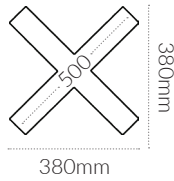

LISBOA 700MM

Table Base

ORIGIN: China **USE:** Indoor **WARRANTY:** 12 Months

DIMENSIONS:

H730 Table

 8.7 kg

CODES:

Black - BTLI70BK

FINISHES:

Mild Steel

Black
Semi-gloss

LISBOA 700MM

Table Base

SPECIFICATIONS:

Spider:

Hole Depth: 20mm

Footprint:

Assembly:

[Plate & Screw -->](#)

Column:

Square : 60mm

Top

Bottom

Base:

Footprint:

Adjustable Footglides:

Thread: M8
Length: 18mm

Top Max:

Table:

800 x 800mm

D900mm

PRODUCT MAINTENANCE: