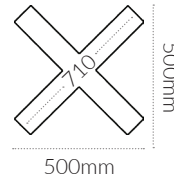

LISBOA 700MM

Table Base

ORIGIN: China **USE:** Indoor **WARRANTY:** 12 Months

DIMENSIONS:

H730 Table

 8.7 kg

CODES:

Black - BTLI70BK

FINISHES:

Mild Steel

Black
Semi-gloss

LISBOA 700MM

Table Base

SPECIFICATIONS:

Spider:

Hole Depth: 20mm

Footprint:

Assembly:

[Plate & Screw -->](#)

Column:

Square : 60mm

Top

Bottom

Base:

Footprint:

Adjustable Footglides:

Thread: M8
Length: 18mm

Top Max:

Table:

800 x 800mm

D900mm

PRODUCT MAINTENANCE: